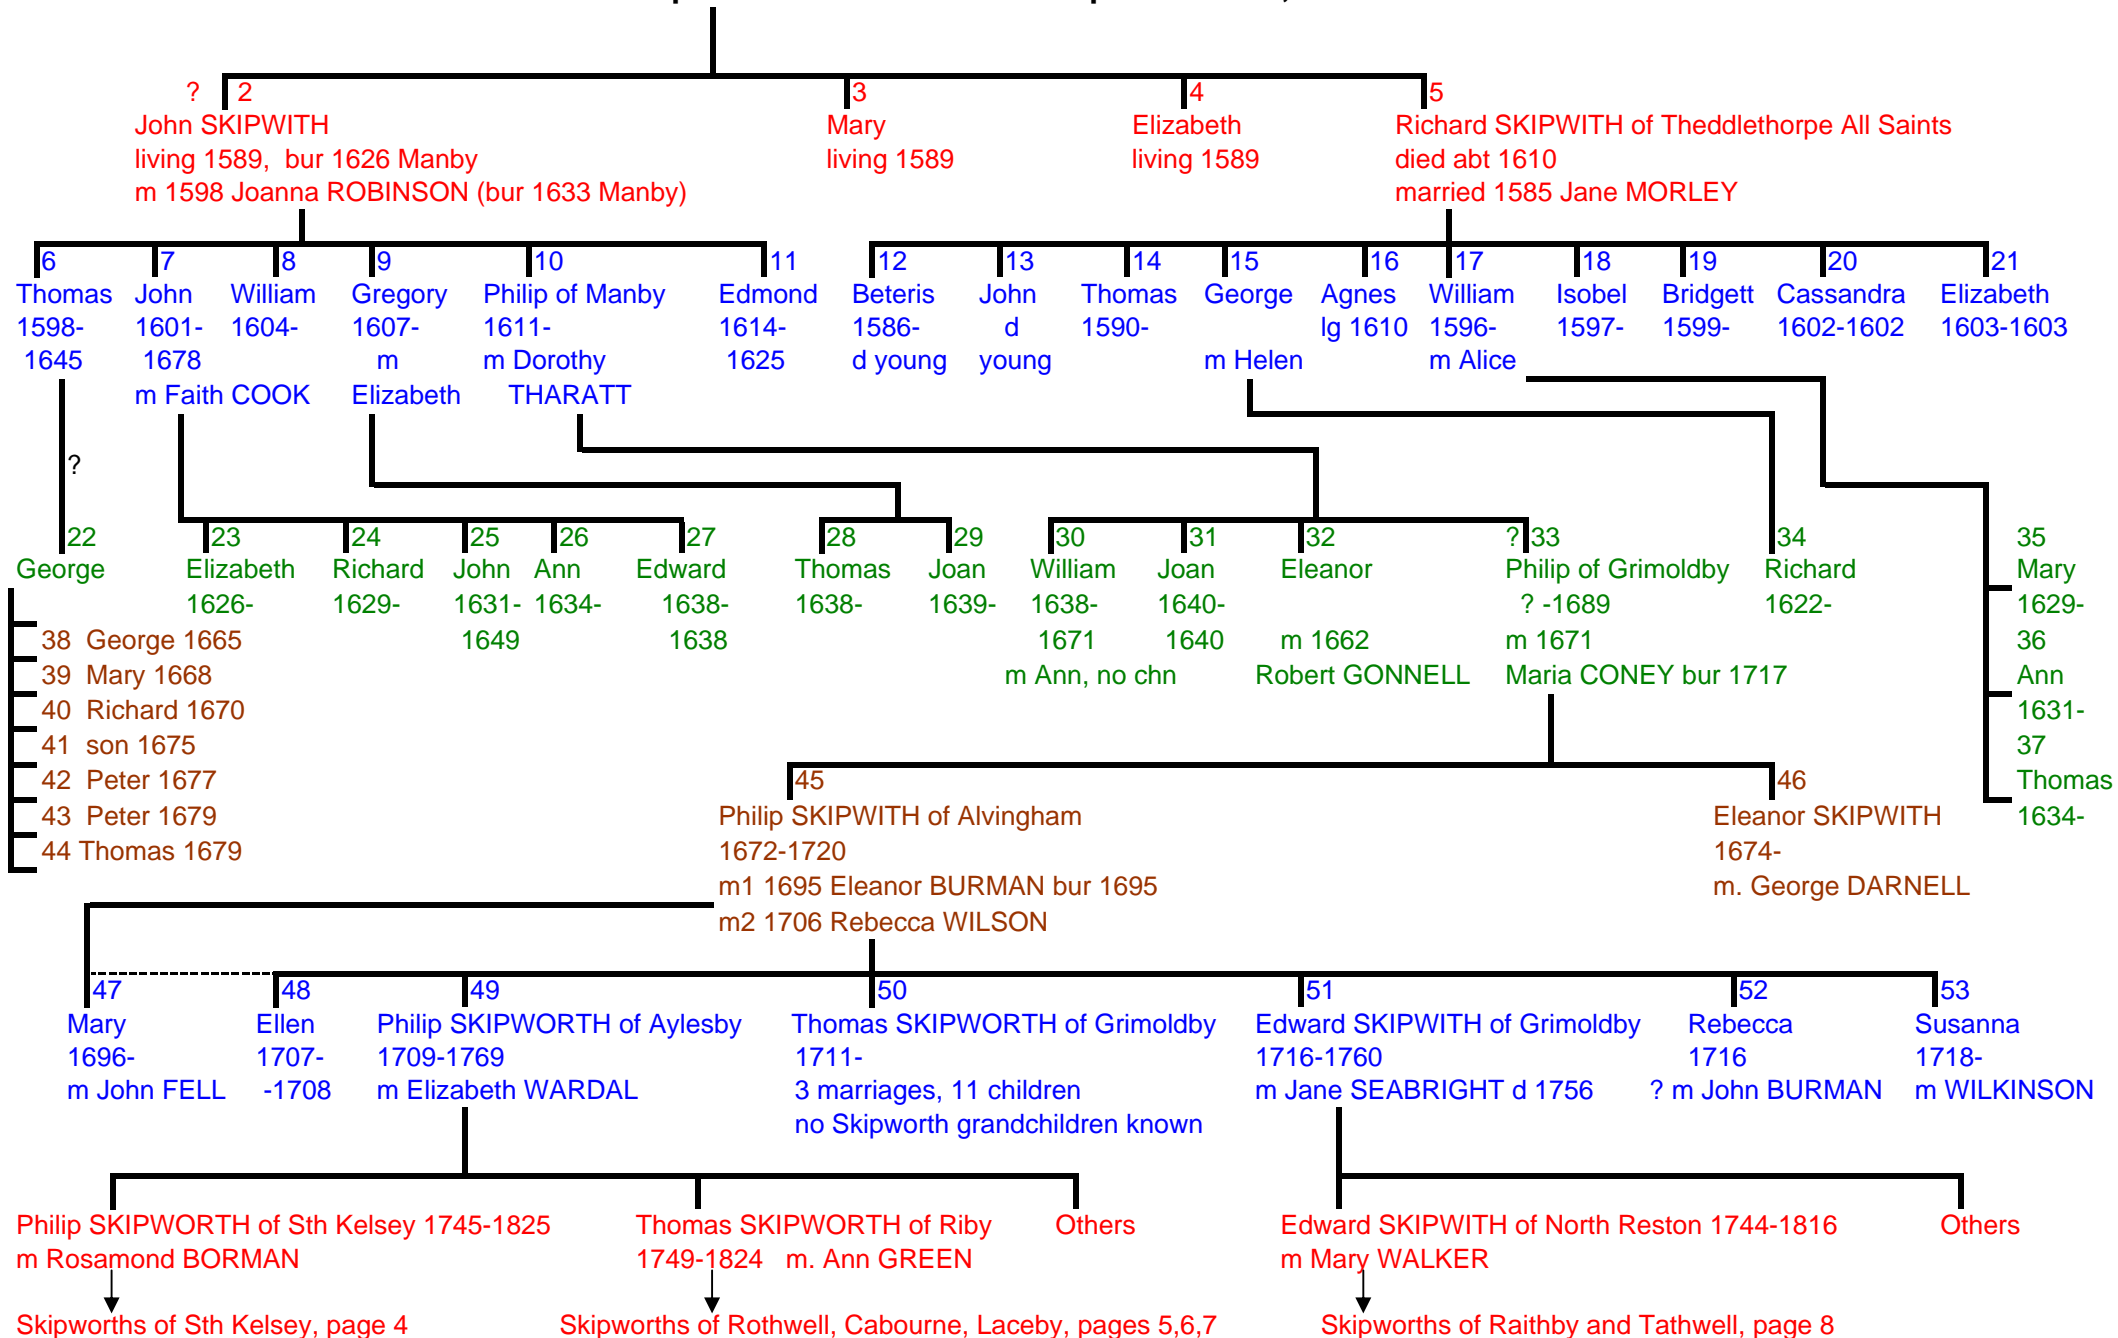

Philip SKIPWITH of Theddlethorpe All Saints, d about 1589

Philip SKIPWORTH of Aylesby 1709-1769 m Elizabeth WARDAL

Philip S of Sth Kelsey 1745-1825 m Rosamond Borman c1752-1829      Thomas S of Riby 1749-1824 (page 5)      Edward S 1752-52      6 daughters

Rosamond 1776-1776      Philip 1778-1854 of Aylesby & Legbourne m. 1806 Ann BELL (1782-1835) no children  
Thomas 1785-1867 of Belton & Pickworth m. 1821 Anne Hawksley CAPES  
George 1787 - 1859 of Moortown House m. 1815 Amelia Margarett DIXON (1794-1879)  
William 1788-1868 of Sth Kelsey Hall m. 1823 Eliza MARRIS (1801-75) no children  
Joseph 1790-1795  
Benjamin 1792-1816 of Nettleham m. 1814 Elizabeth SANDARS no children

Rosamond Ann 1822-1872  
m Brady NICHOLSON of Wootton 1819-1895  
6 sons, 2 daughters  
Eliza Maria 1823-1843  
unmarried

Philip George 1824-1909 [took name SKIPWITH]  
m1 Fanny Margaret ARMFIELD died 1869  
m2 Annie Elizabeth NIMMO-HOWARD

Thomas George SKIPWORTH 1844-1906  
m Charlotte THOROGOOD (nee STOCK) 1842-1913  
butcher cattle dealer Essex, Cambs. No chn

William Green SKIPWORTH II 1846-1931  
m Emily BAKER, 1856-1893, exporter, Sussex