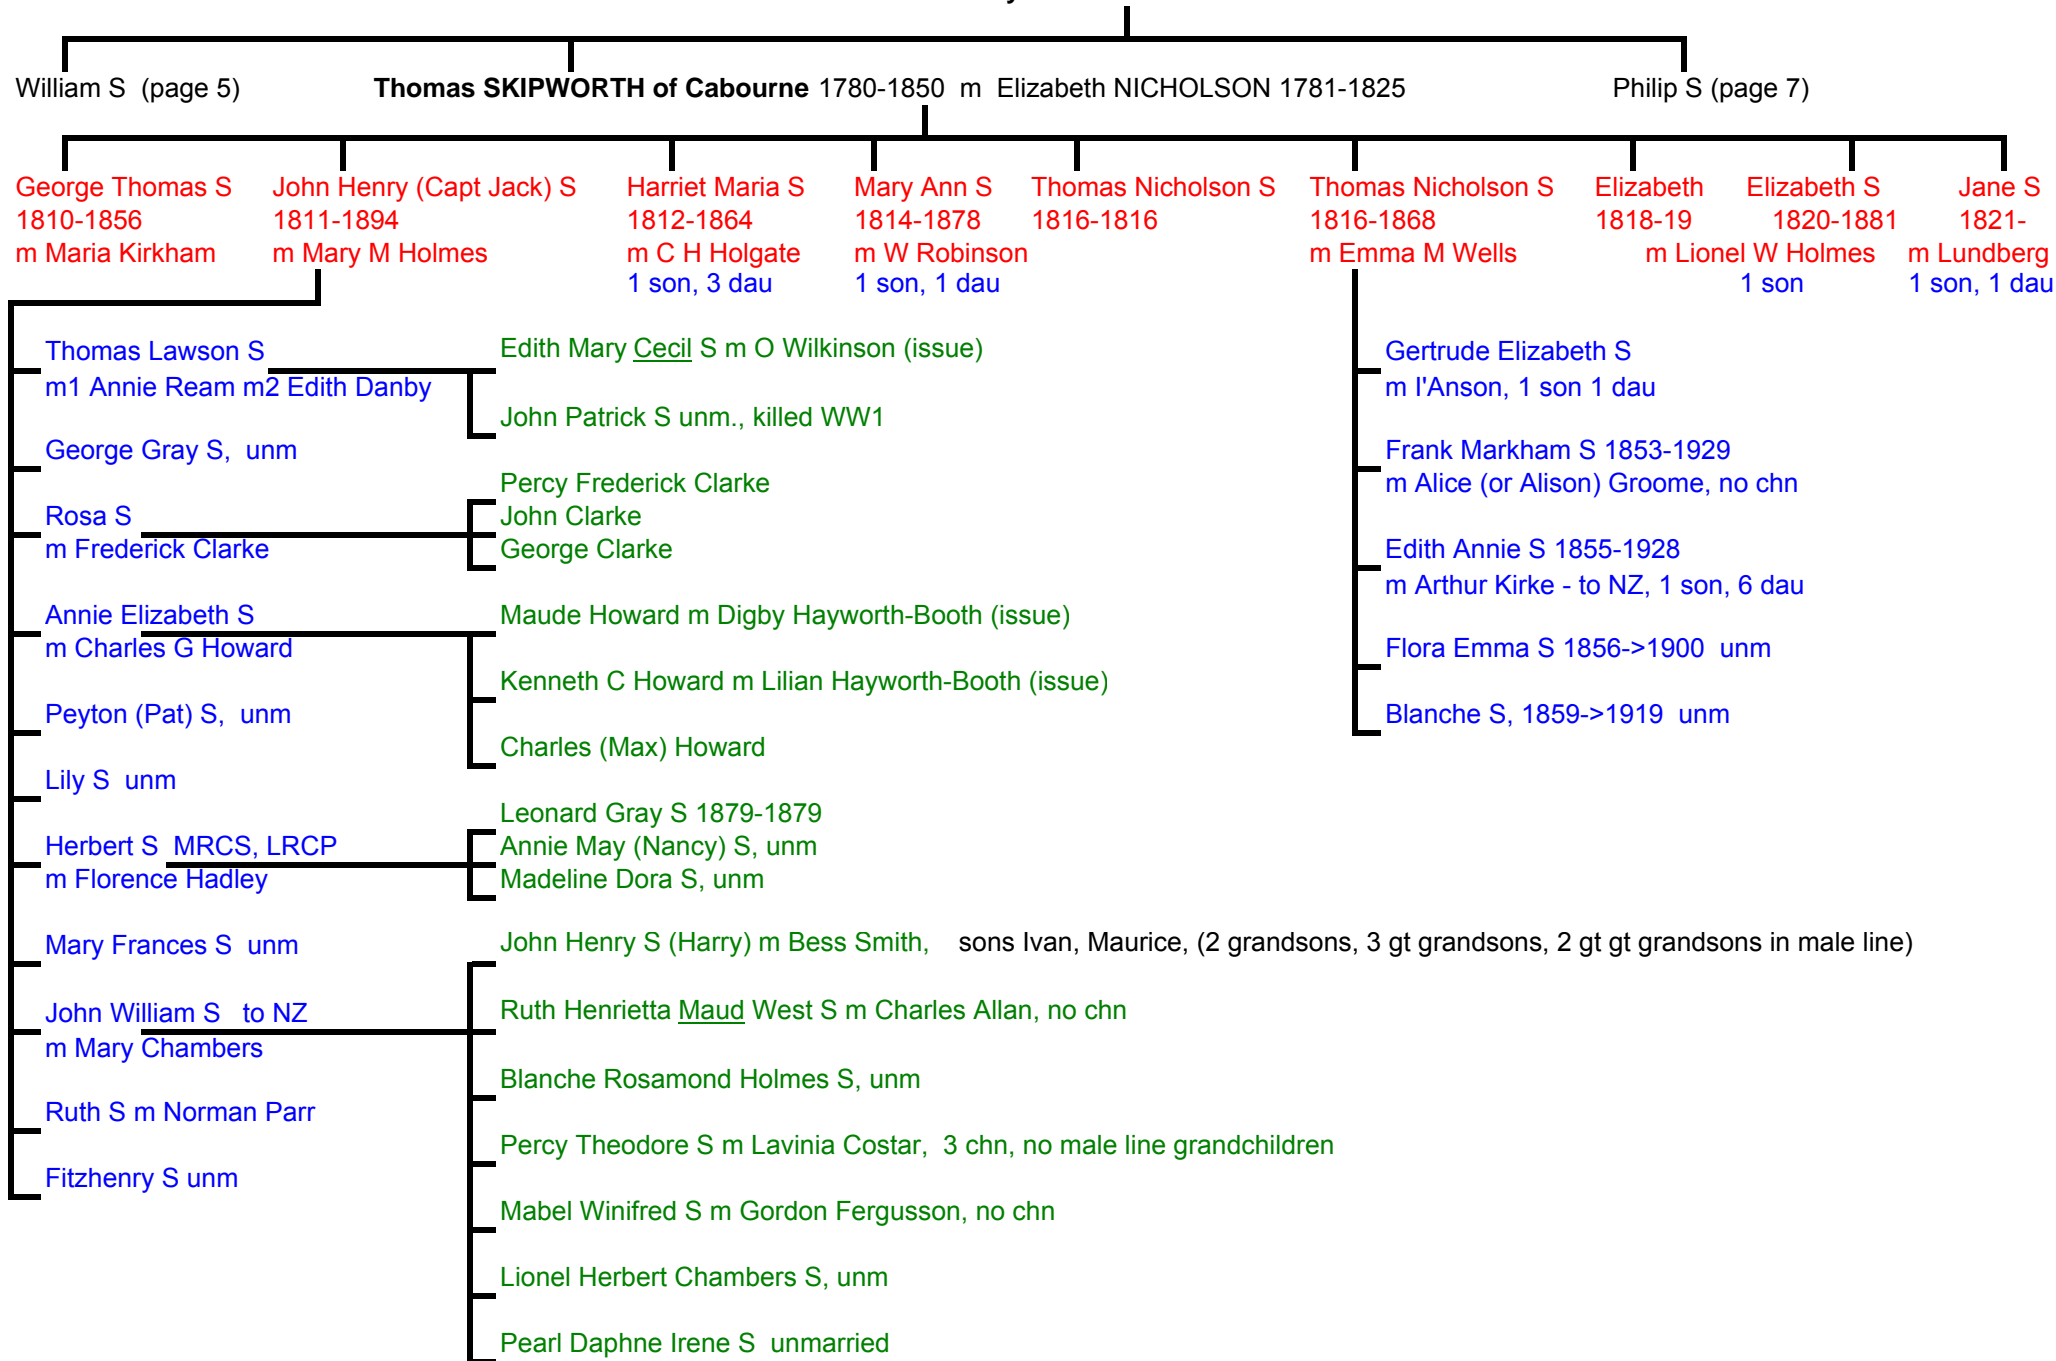

Thomas SKIPWORTH of Riby 1749-1824 m Ann GREEN 1757-1783