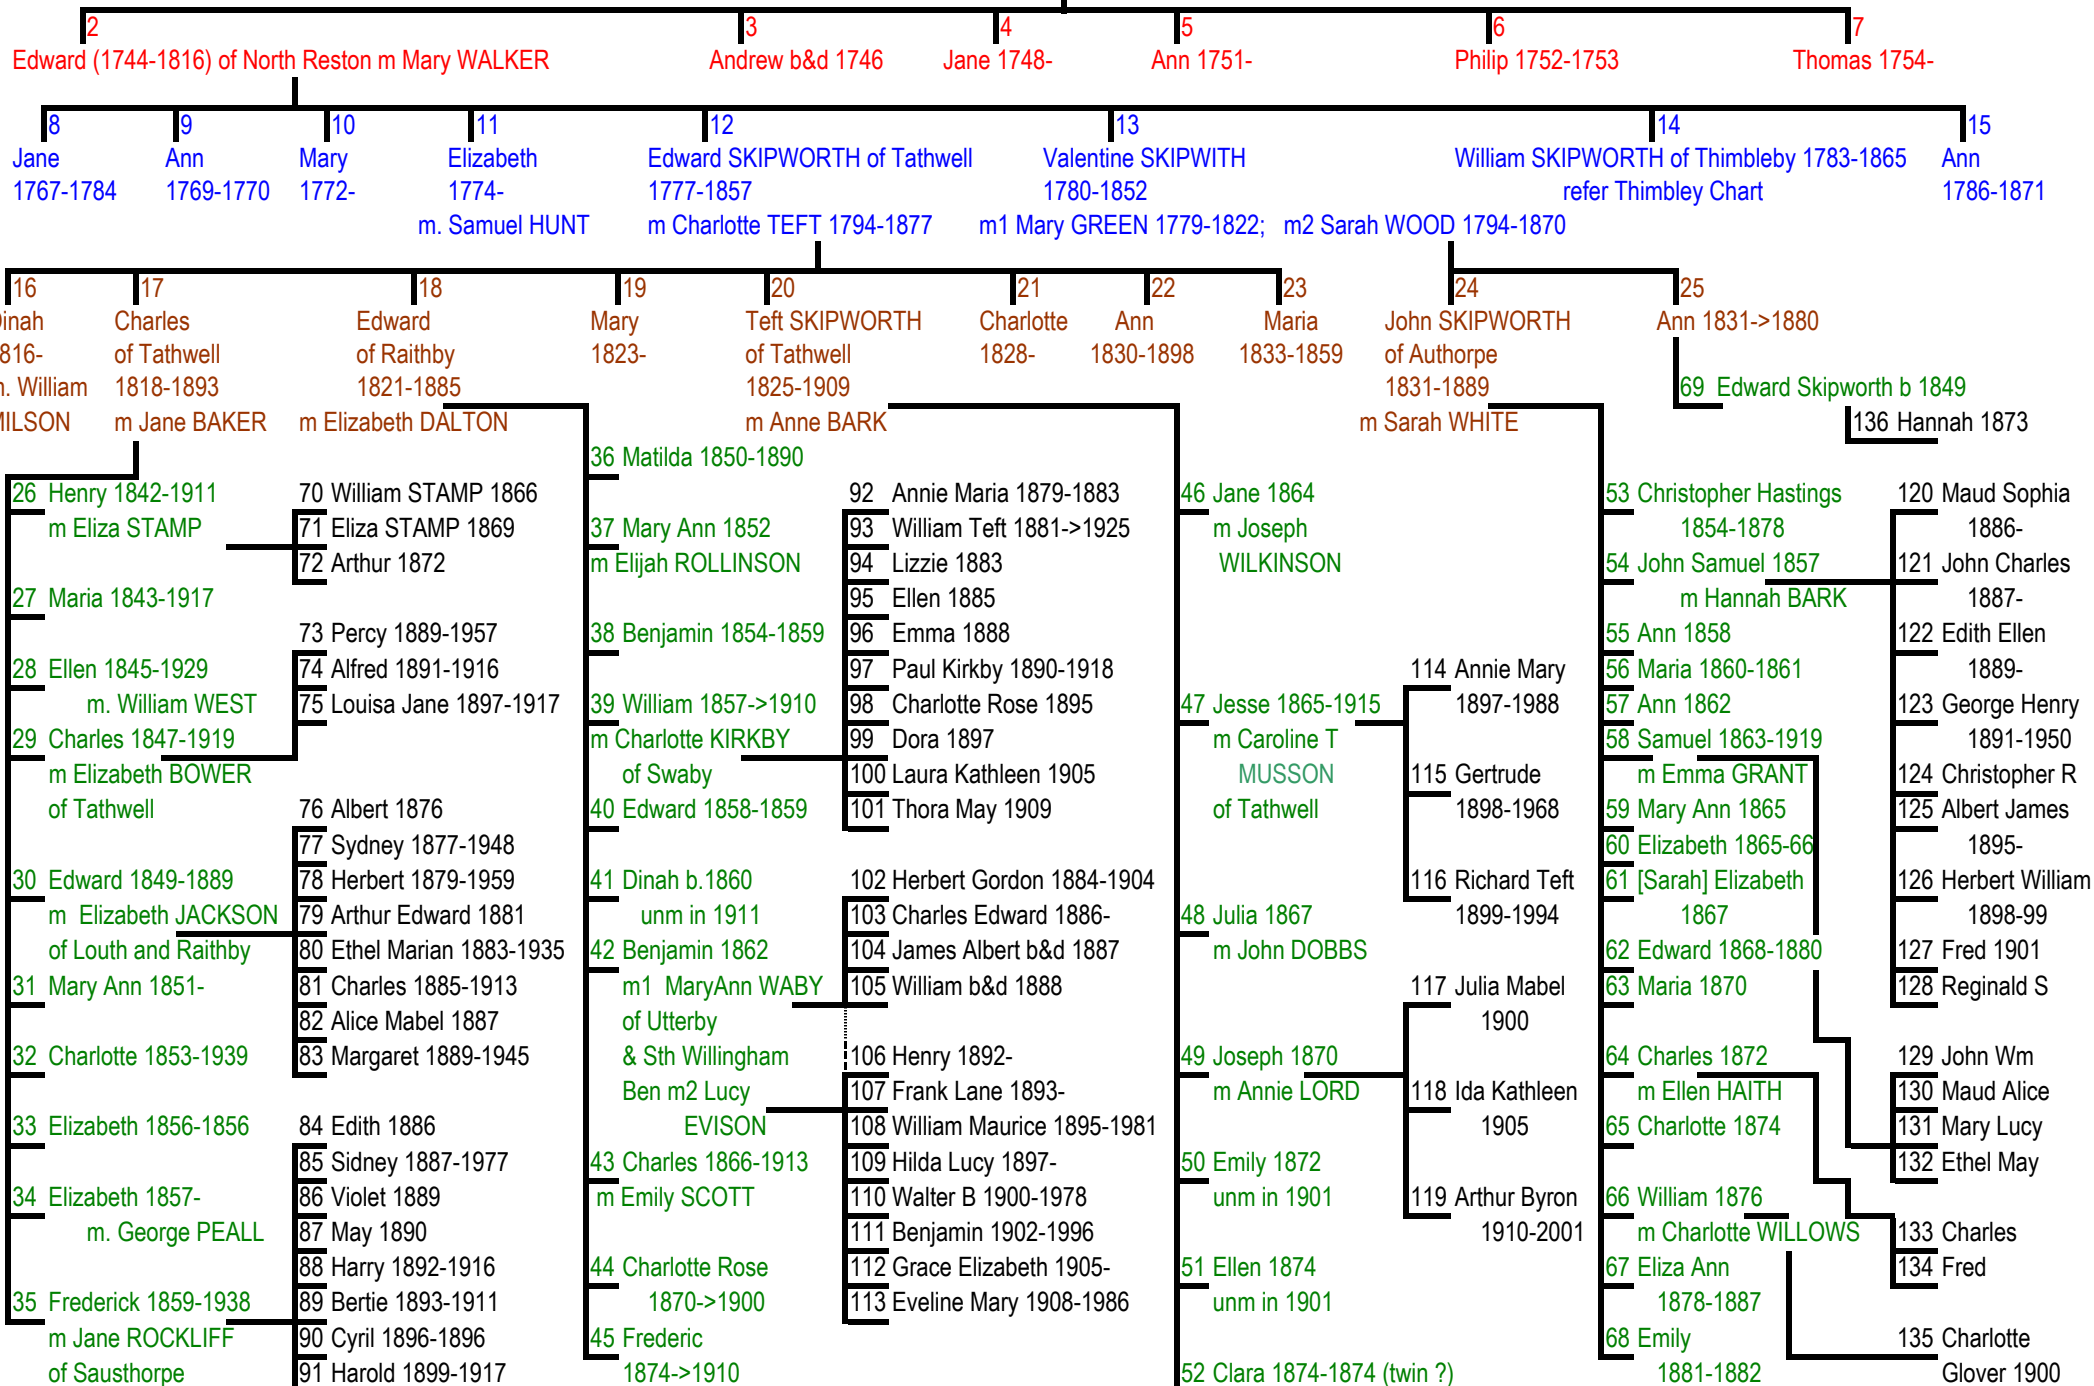

Lt. Bernard William S  
1891-1918  
Maul Lilian 1893

Stanley Stratton S  
1876 - after 1910  
2 daughters

Frederick Green S. had 6 male line grandsons  
and at least 6 male line gt grandsons in NZ

Thomas SKIPWORTH of Riby 1749-1824 m Ann GREEN 1757-1783

Edward SKIPWITH of Grimoldby (1716-1760) ----- m 1744 ----- Jane SEABRIGHT (died 1756)

**William Skipworth (of Thimbleby) (1783-1865) m1 1803 Ann CROFT (c 1780-1839)**

[son of Edward Skipworth and Mary Walker, refer to Grimoldby chart ]