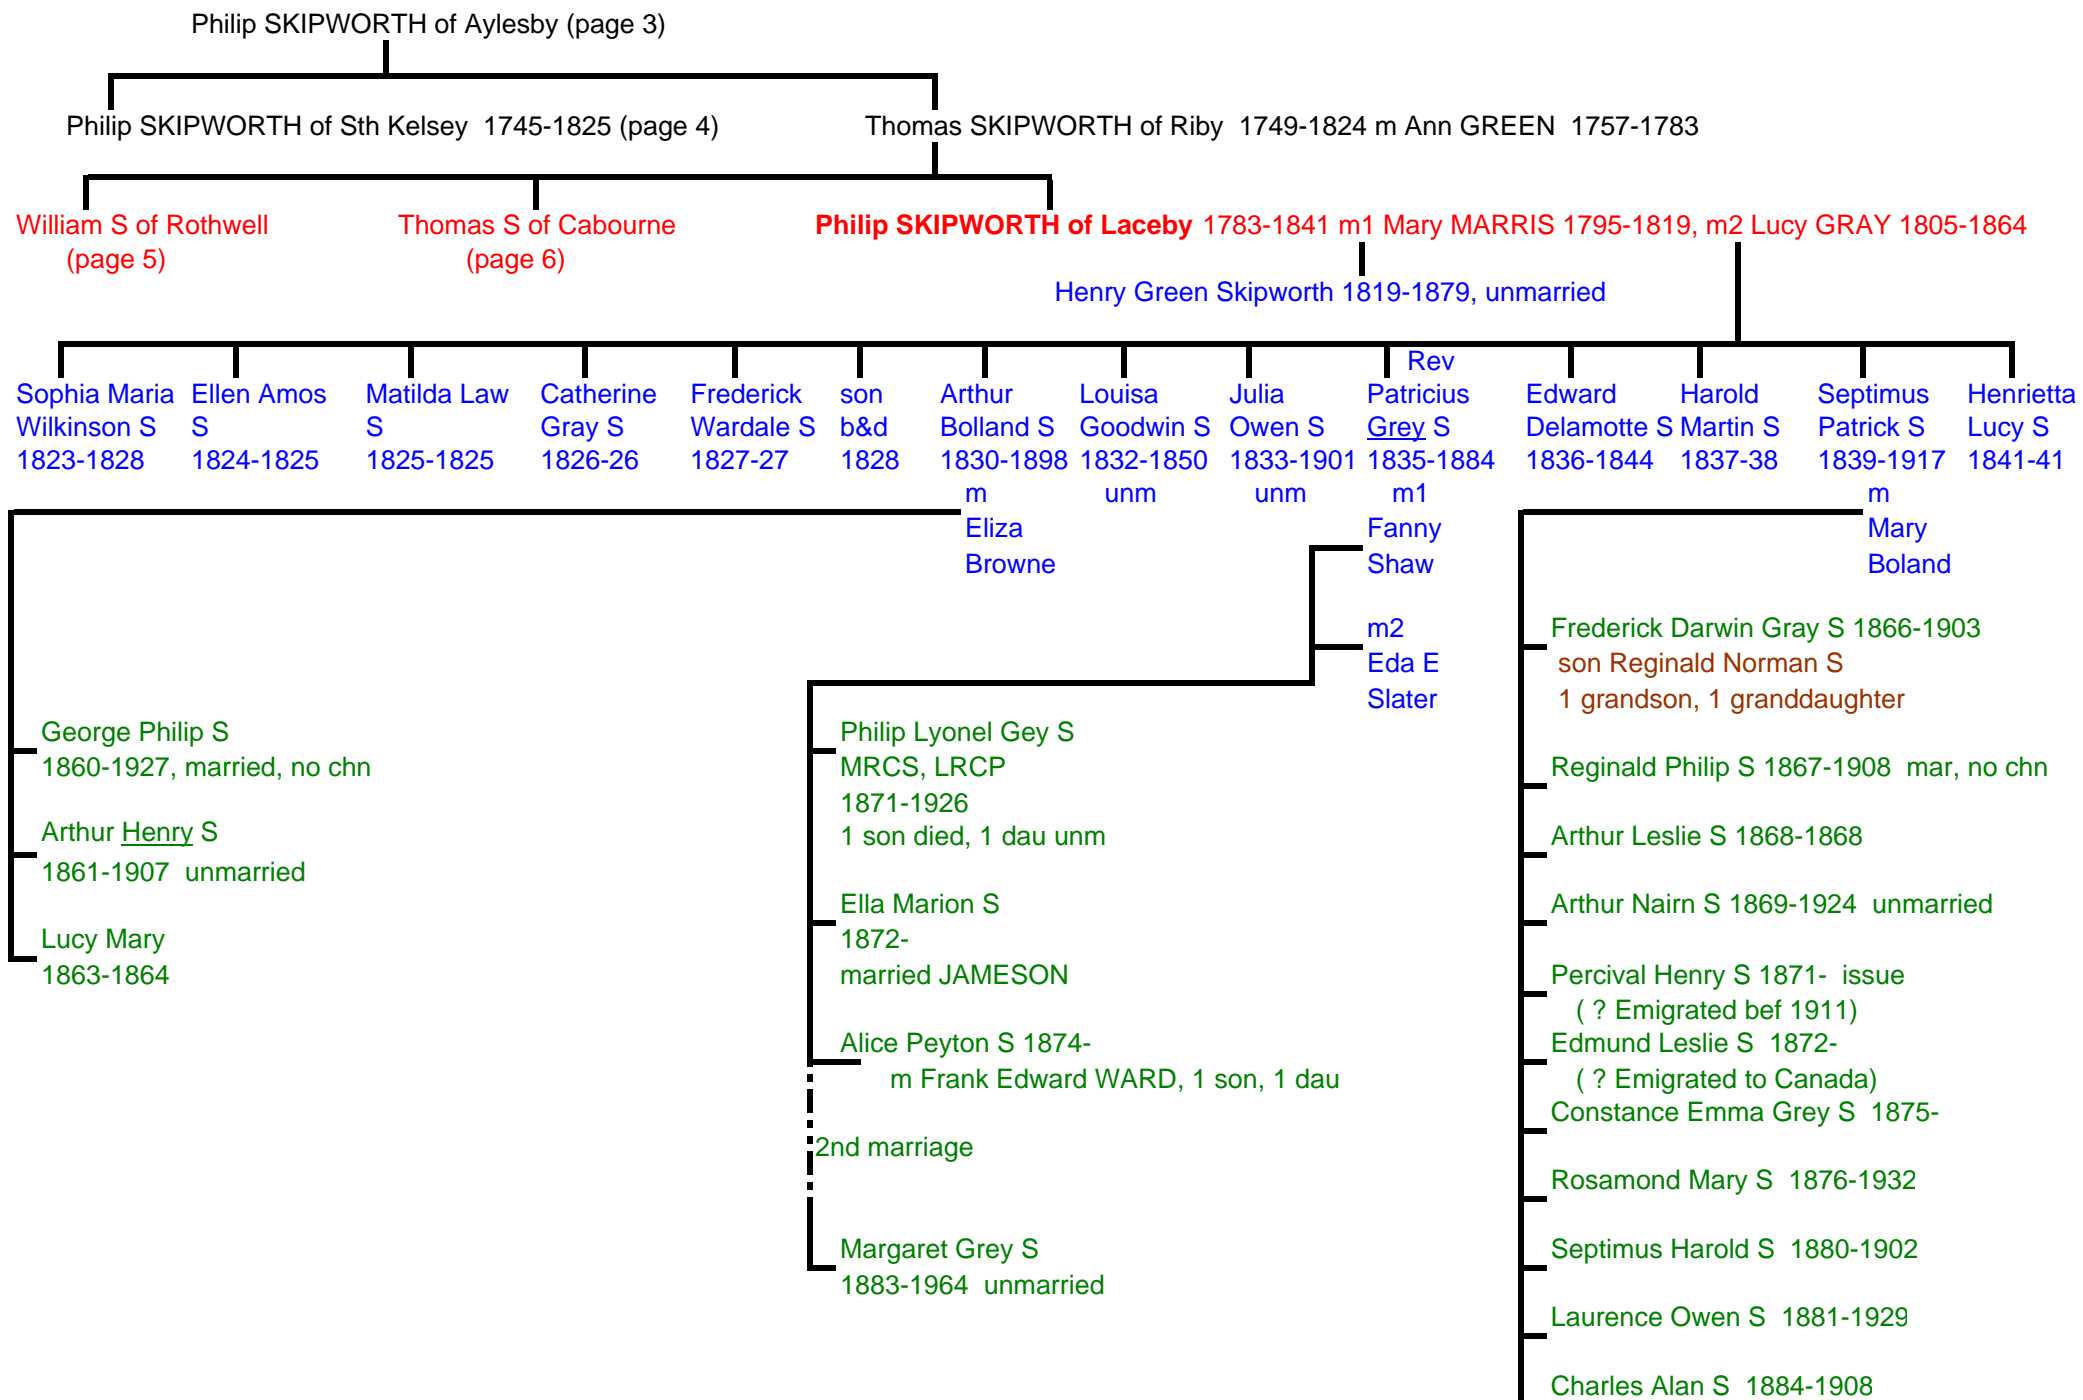

Lt. Bernard William S  
1891-1918  
Maul Lilian 1893

Stanley Stratton S  
1876 - after 1910  
2 daughters

Frederick Green S. had 6 male line grandsons  
and at least 6 male line gt grandsons in NZ

Thomas SKIPWORTH of Riby 1749-1824 m Ann GREEN 1757-1783