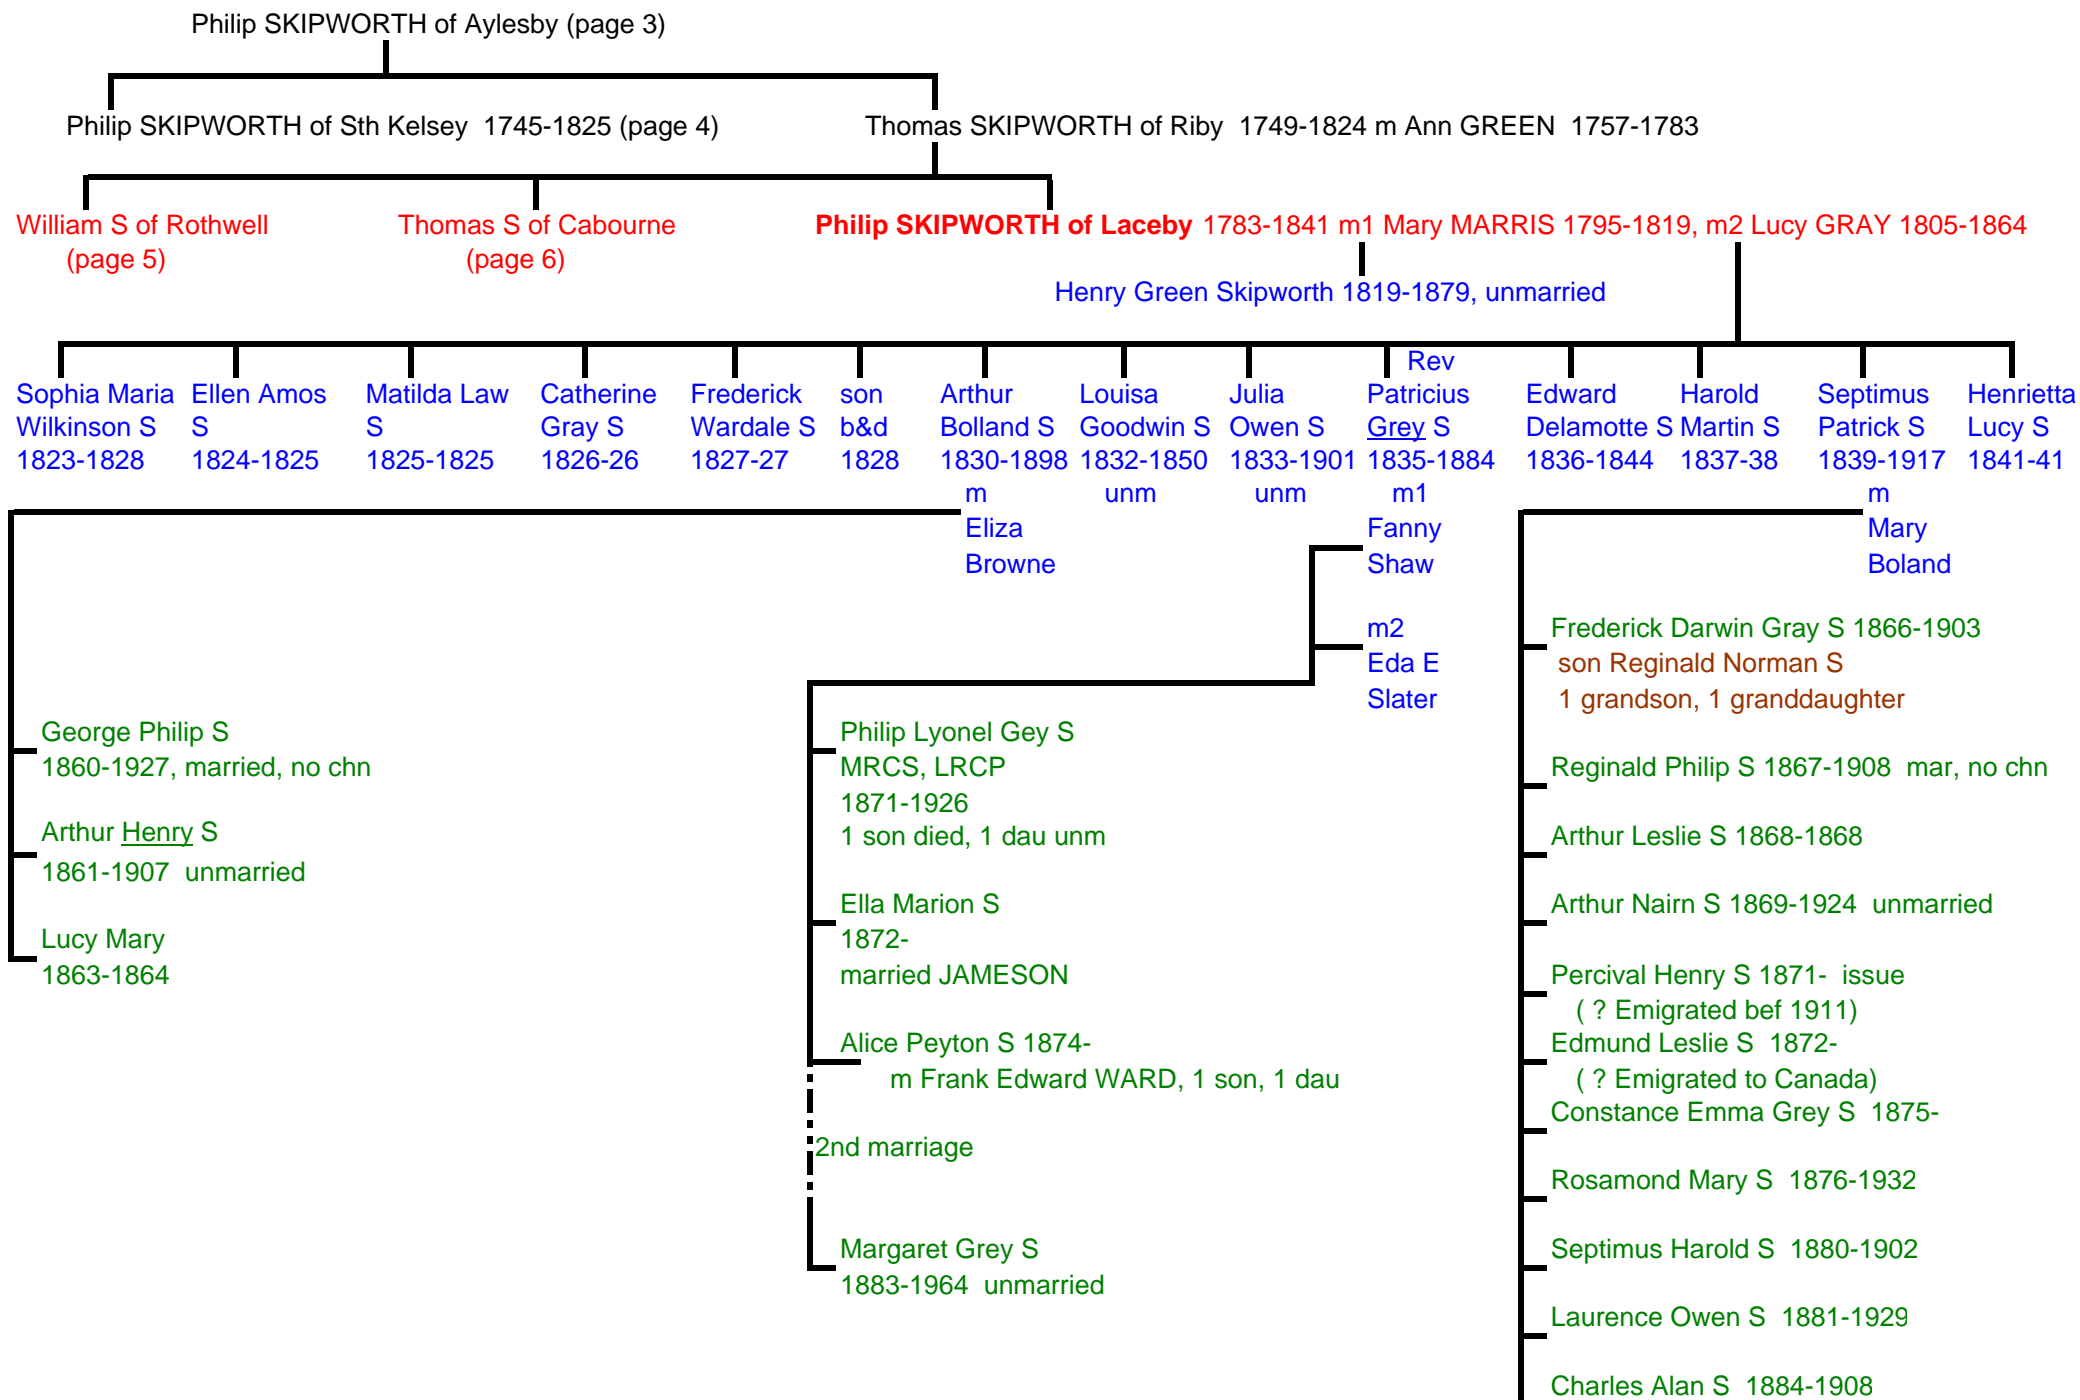

Lt. Bernard William S
1891-1918
Maul Lilian 1893

Stanley Stratton S
1876 - after 1910
2 daughters

Frederick Green S. had 6 male line grandsons
and at least 6 male line gt grandsons in NZ

Thomas SKIPWORTH of Riby 1749-1824 m Ann GREEN 1757-1783