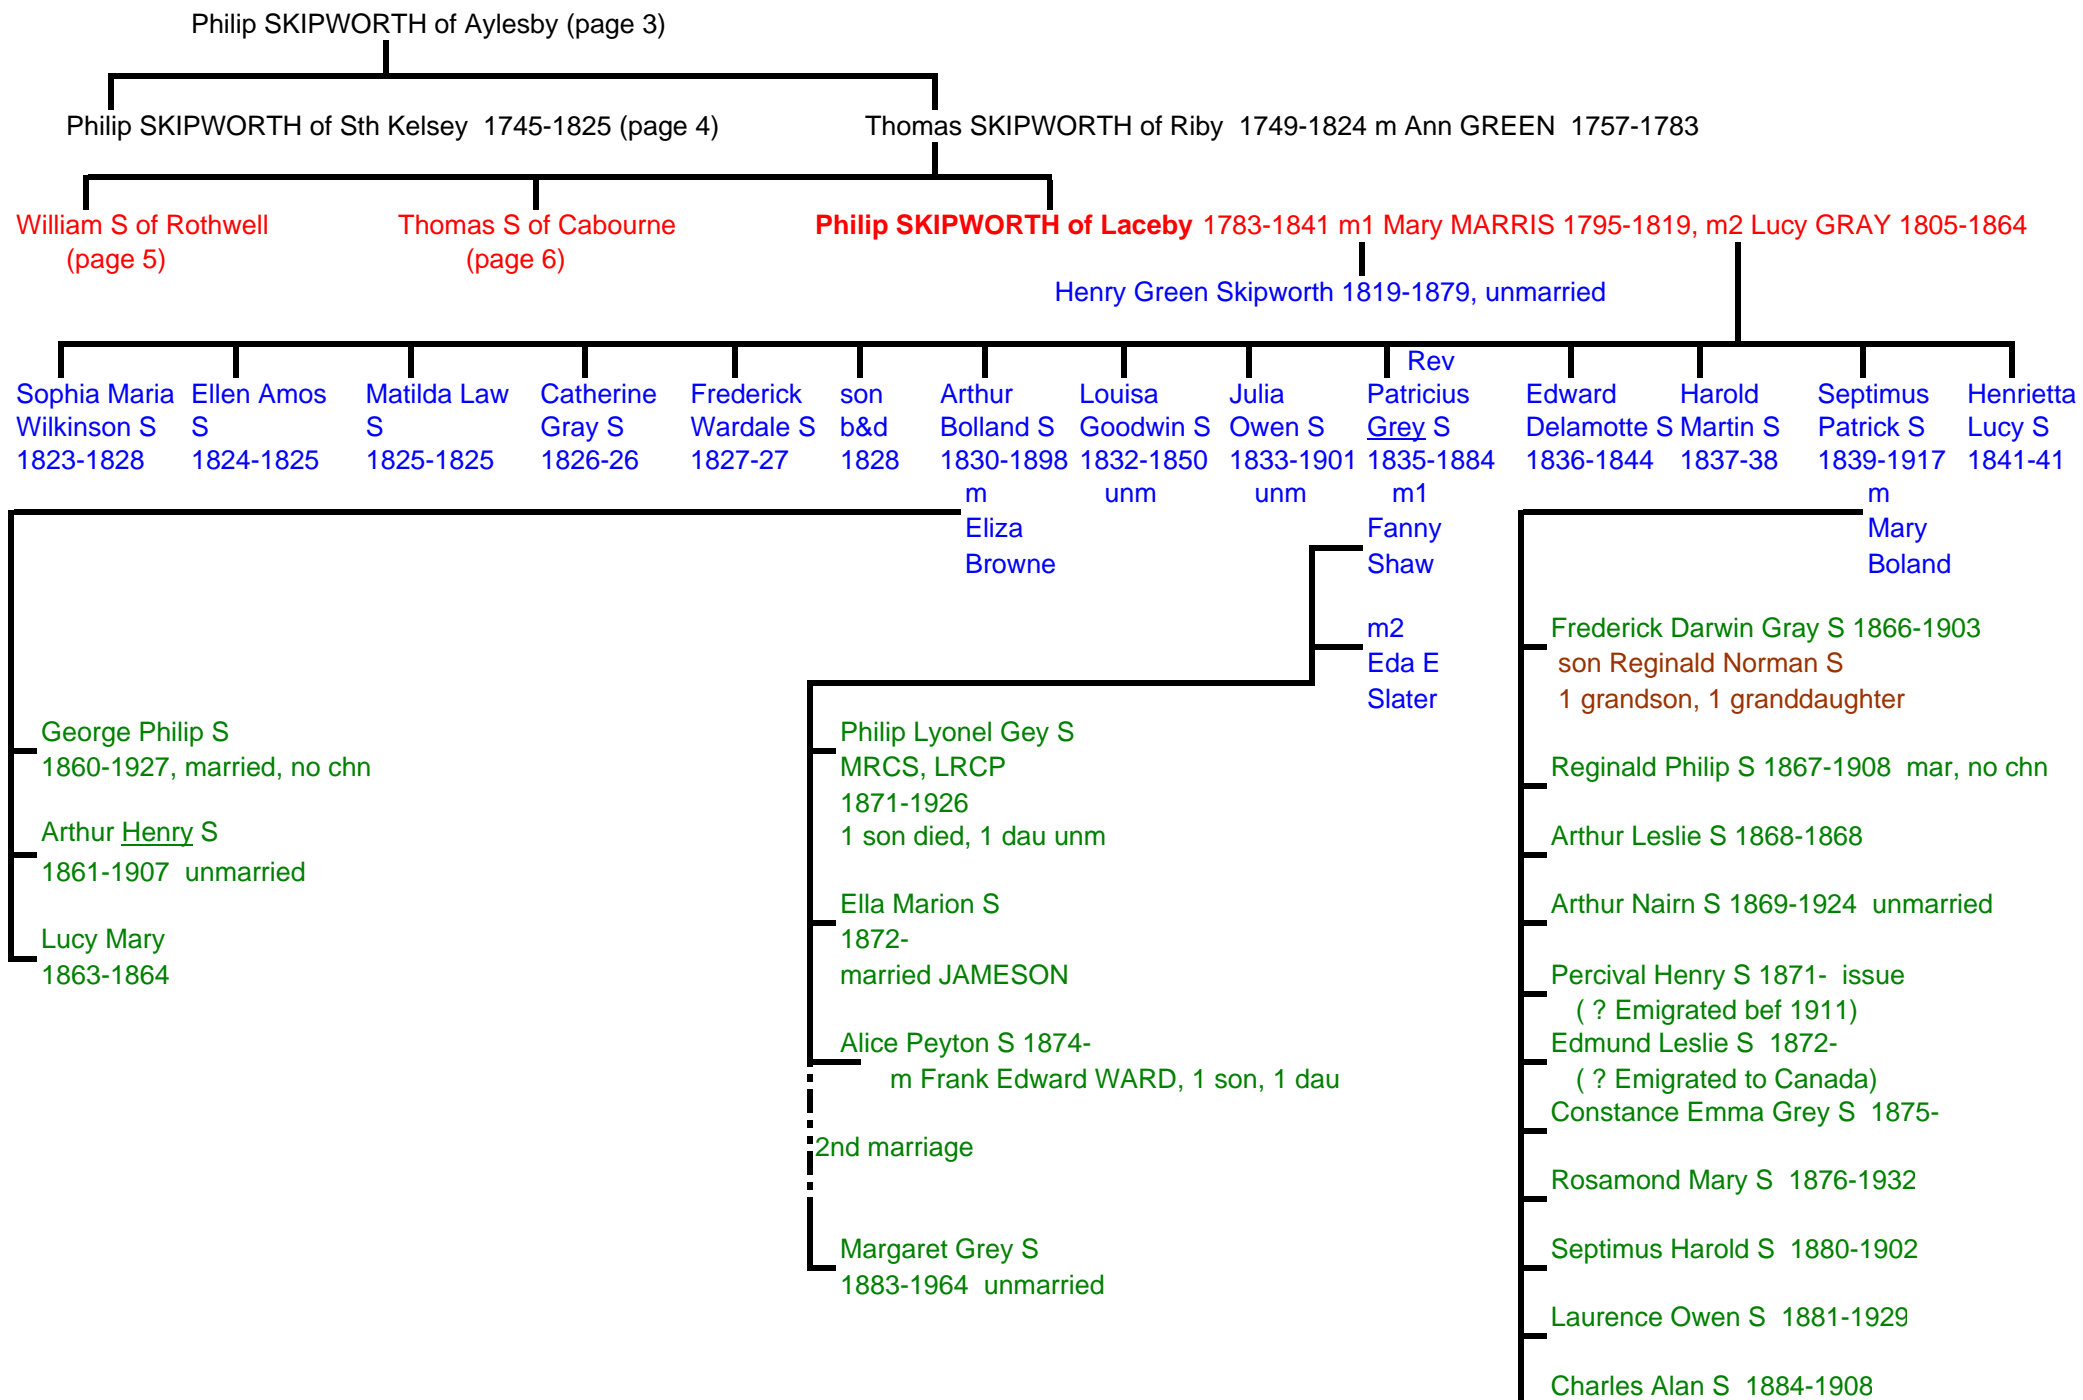

Skipworths around Caistor, Lincolnshire

Relationship charts – Compiled by Mary Skipworth

Page 2: Map of North East Lincolnshire

Page 3: Skipworths of Theddlethorpe, Manby, Grimoldby, Alvingham - 1589-1750
indicating links to the remaining charts

George Philip 1849-1942 No children
m 1894 Mary Louise COATES 1870-1895

Edward William Lionel 1851-1918
unmarried

Alice Elizabeth 1853-1926
unmarried

Rosamond Emily 1855-
m Herbert WILKINSON, 1 son 5 daus

Susanna Rose 1857-
m Harry BROOKES, 2 sons 3 daus

Marmaduke Thomas 1861-1933
m Louisa FERRABY

Lieut Philip John 1892-1915 killed WWI

Frances Annie 1871-1926
unamrried

Thomas SKIPWORTH of Riby 1749-1824 m Ann GREEN 1757-1783

Edward SKIPWITH of Grimoldby (1716-1760) ----- m 1744 ----- Jane SEABRIGHT (died 1756)