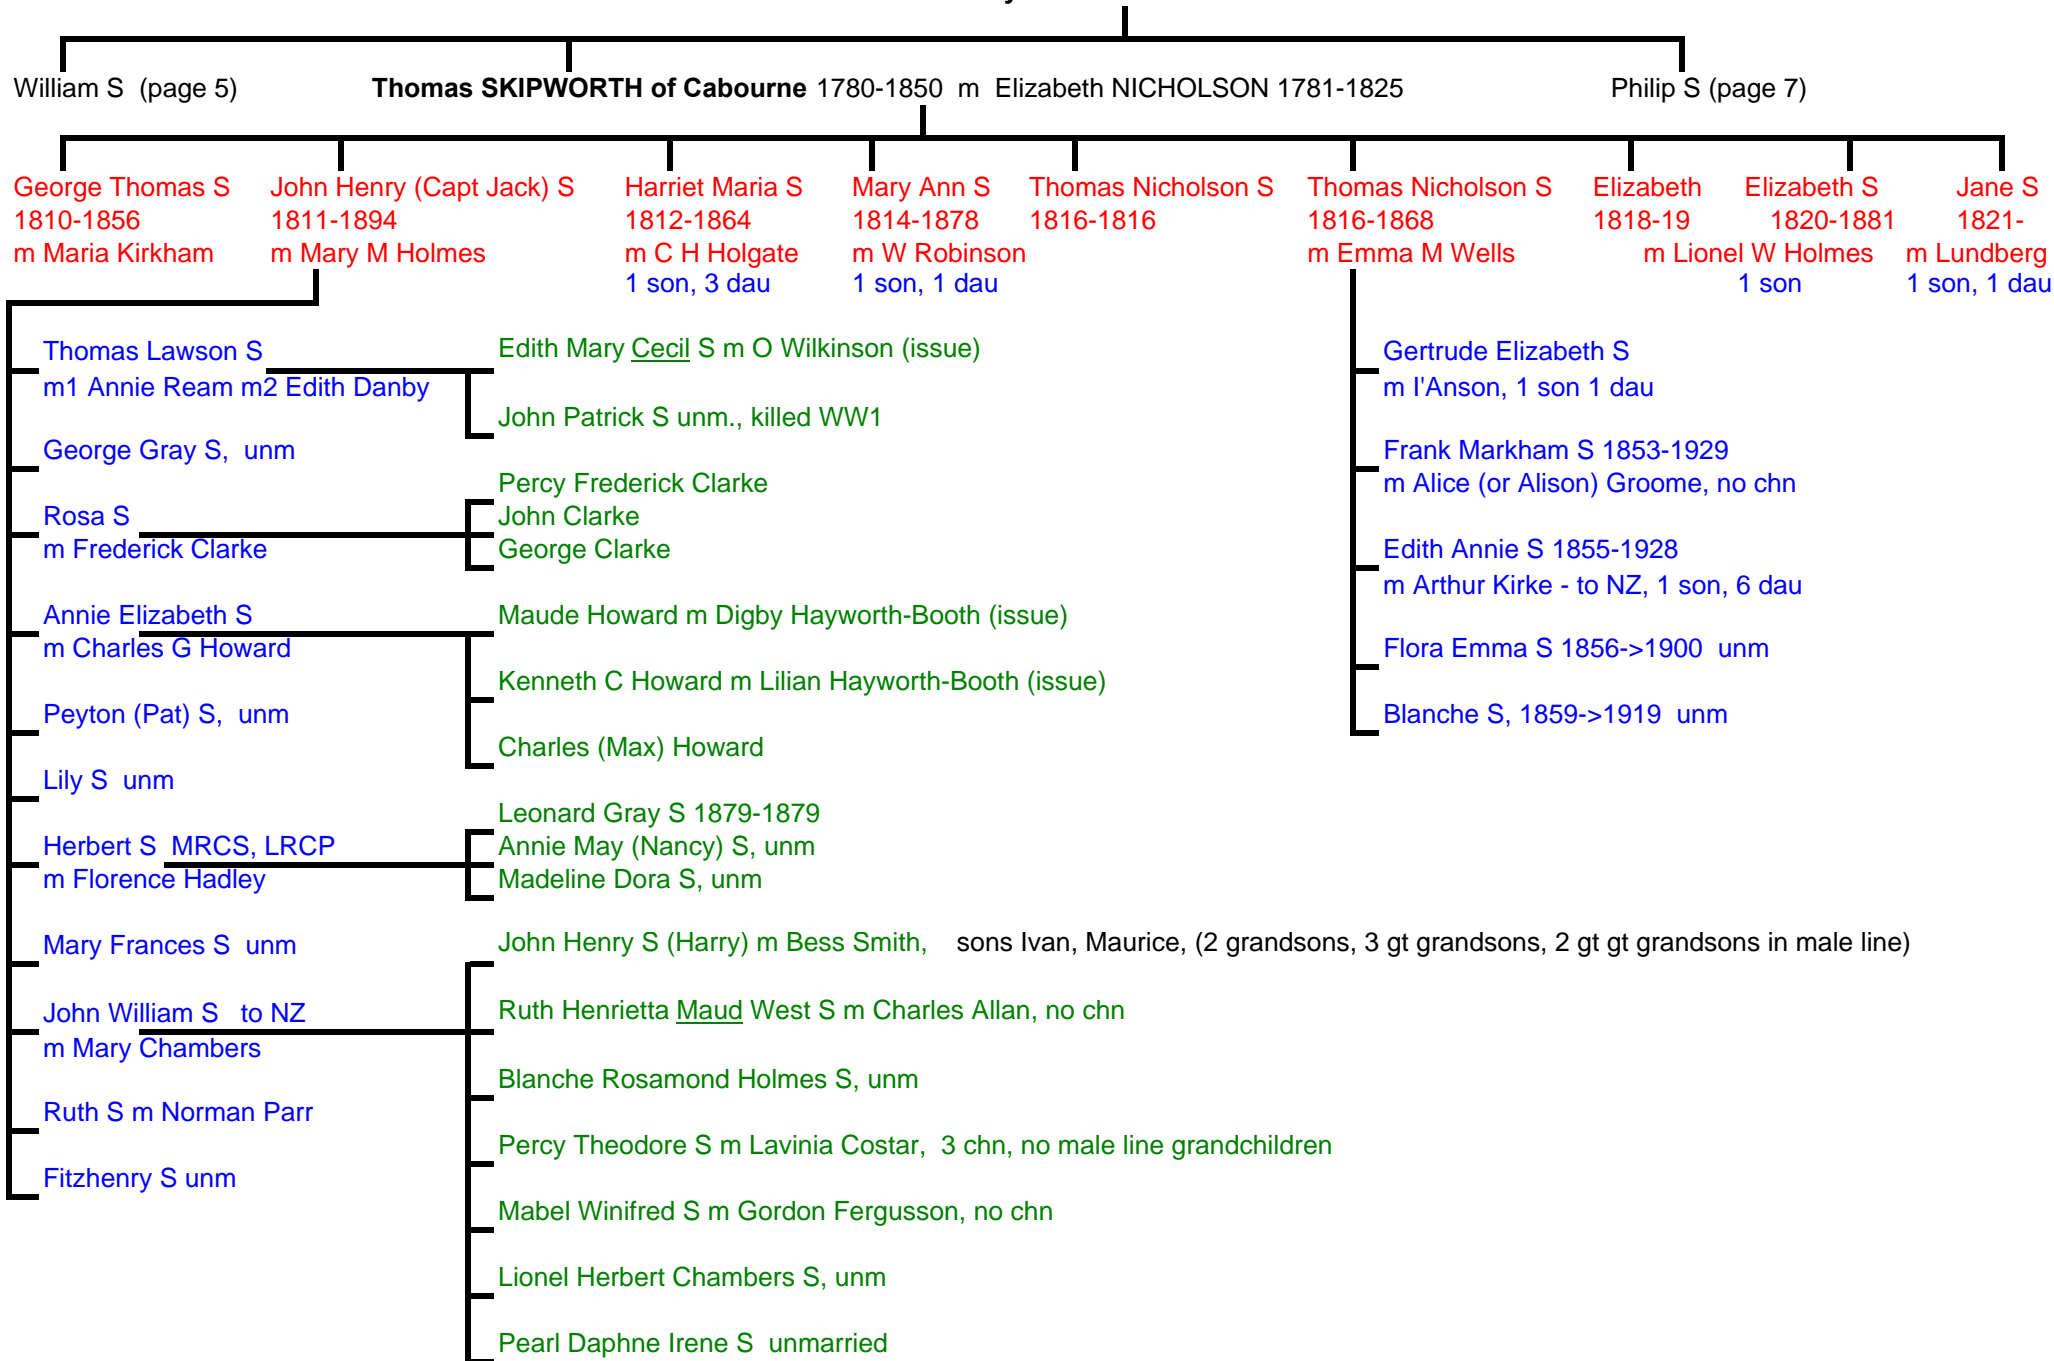

Skipworths around Caistor, Lincolnshire

Relationship charts – Compiled by Mary Skipworth

Page 2: Map of North East Lincolnshire

Page 3: Skipworths of Theddlethorpe, Manby, Grimoldby, Alvingham - 1589-1750
indicating links to the remaining charts

George Philip 1849-1942 No children
m 1894 Mary Louise COATES 1870-1895

Edward William Lionel 1851-1918
unmarried

Alice Elizabeth 1853-1926
unmarried

Rosamond Emily 1855-
m Herbert WILKINSON, 1 son 5 daus

Susanna Rose 1857-
m Harry BROOKES, 2 sons 3 daus

Marmaduke Thomas 1861-1933
m Louisa FERRABY

Lieut Philip John 1892-1915 killed WWI

Frances Annie 1871-1926
unamrried

Thomas SKIPWORTH of Riby 1749-1824 m Ann GREEN 1757-1783