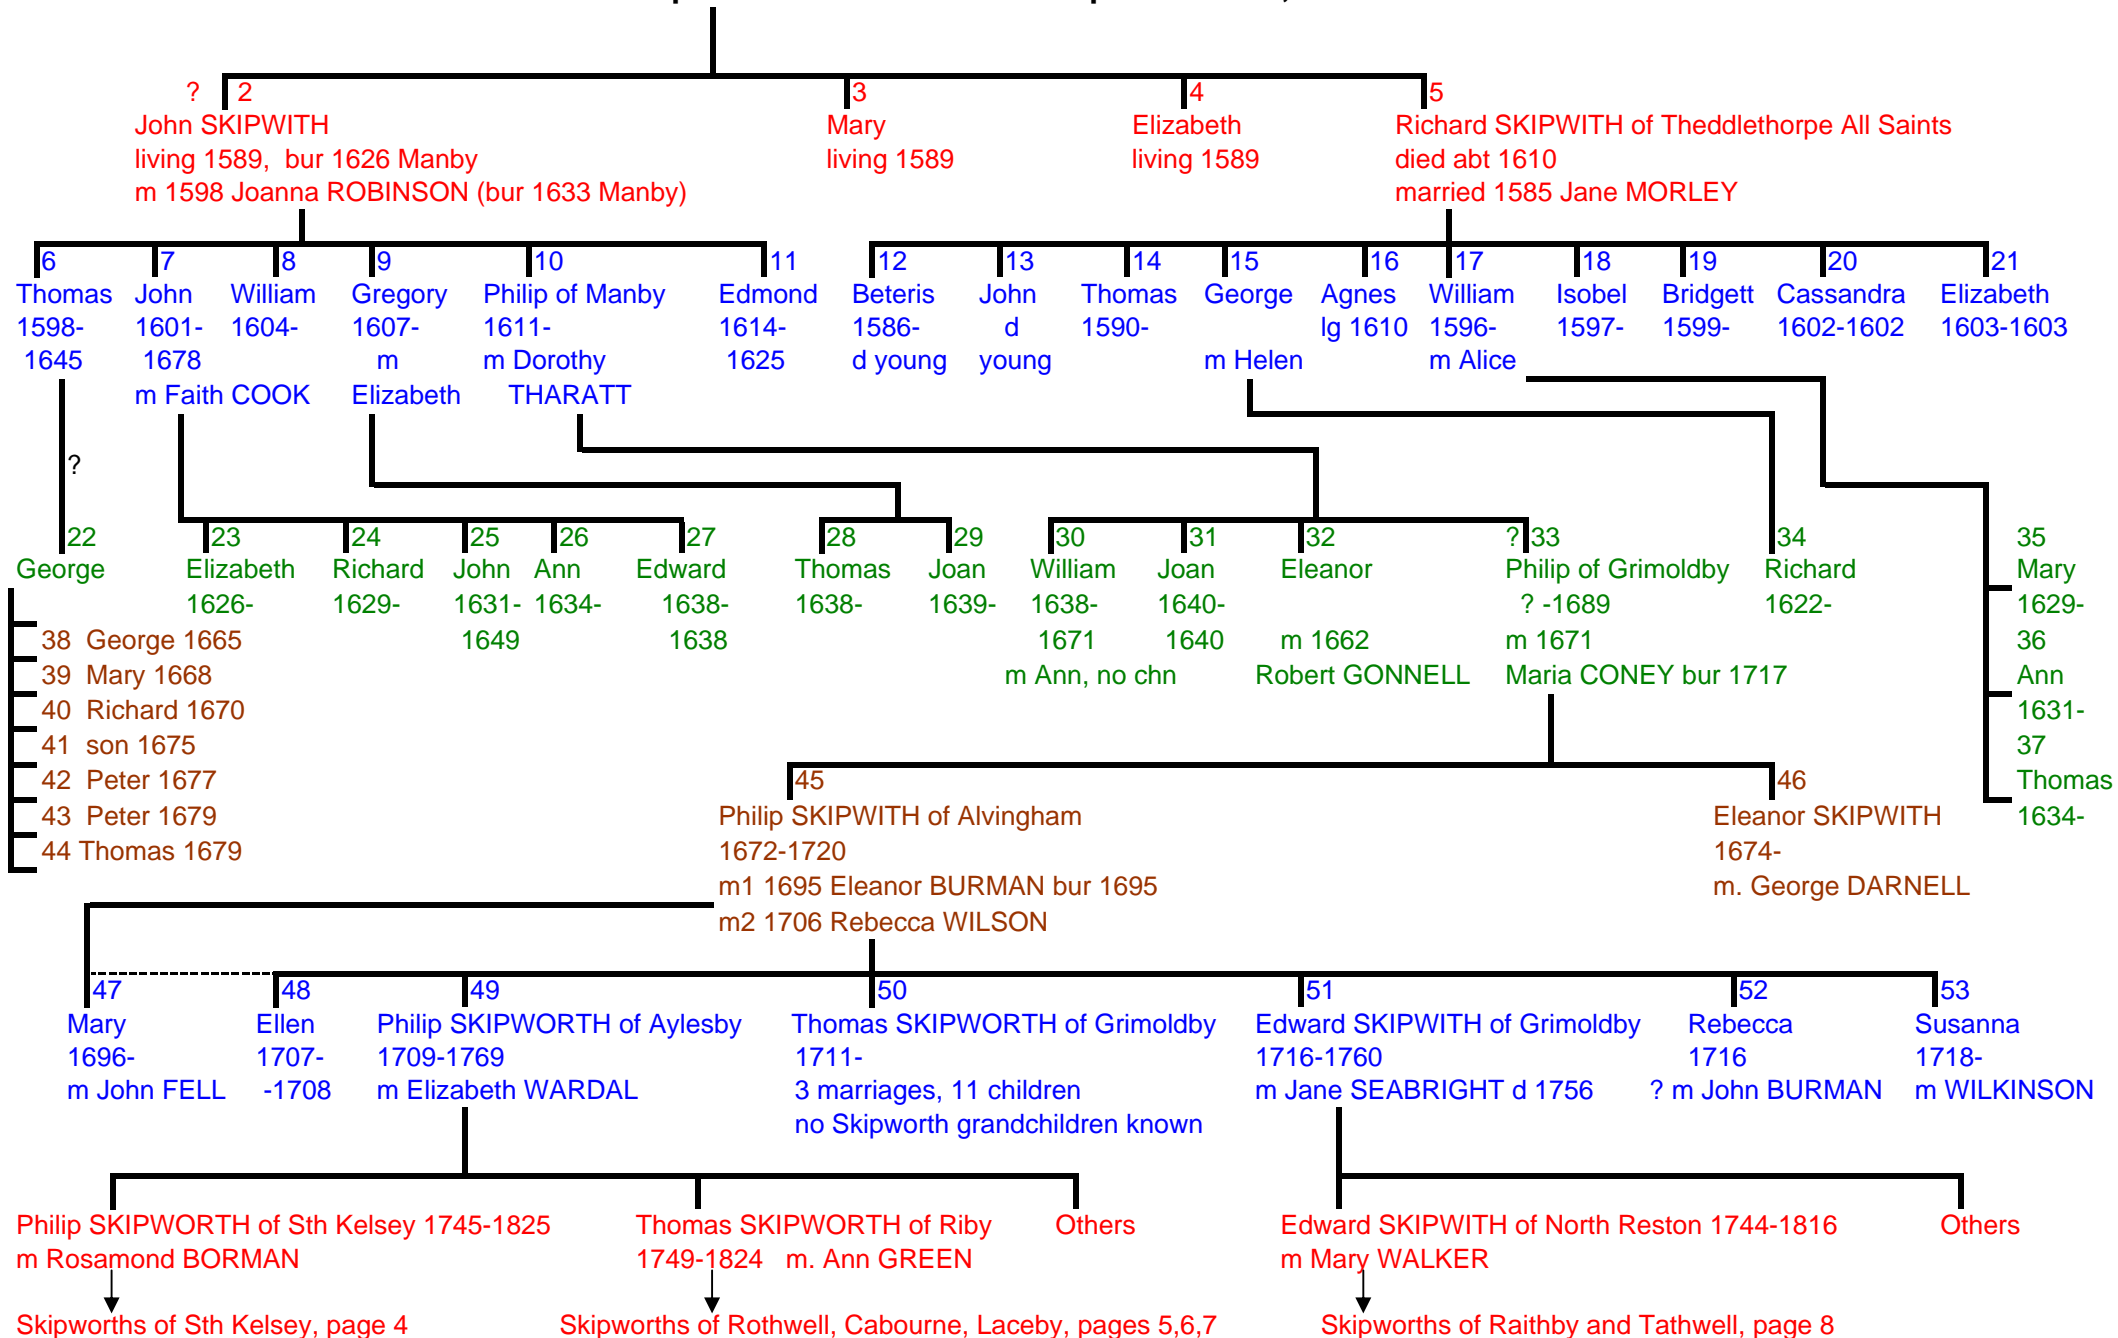

Philip SKIPWITH of Theddlethorpe All Saints, d about 1589

Philip SKIPWORTH of Aylesby 1709-1769 m Elizabeth WARDAL

Philip S of Sth Kelsey 1745-1825 m Rosamond Borman c1752-1829 Thomas S of Riby 1749-1824 (page 5) Edward S 1752-52 6 daughters

Rosamond 1776-1776 Philip 1778-1854 of Aylesby & Legbourne m. 1806 Ann BELL (1782-1835) no children
 Thomas 1785-1867 of Belton & Pickworth m. 1821 Anne Hawksley CAPES
 George 1787 - 1859 of Moortown House m. 1815 Amelia Margarett DIXON (1794-1879)
 William 1788-1868 of Sth Kelsey Hall m. 1823 Eliza MARRIS (1801-75) no children
 Joseph 1790-1795
 Benjamin 1792-1816 of Nettleham m. 1814 Elizabeth SANDARS no children

Rosamond Ann 1822-1872 m Brady NICHOLSON of Wootton 1819-1895 6 sons, 2 daughters
 Eliza Maria 1823-1843 unmarried
 Philip George 1824-1909 [took name SKIPWITH] m1 Fanny Margaret ARMFIELD died 1869 m2 Annie Elizabeth NIMMO-HOWARD
 Philip Armfield 1867- (Major)
 Yvonne Ella 1868- unmarried
 Fanny Margaret 1869- m John MILLAIS
 Ralph Howard 1874-1952 to New Zealand
 Harold 1875-
 Edward Renaud 1877-
 William Thomas Borman 1827-1909 m Maria Louisa PRIVET
 Frederick William 1870-1894
 Francis Ernest (Frank) 1872-1895
 Henry Grey 1832-1832
 Eleanor Jane 1829-1866 m William RASTALL (no known children)

Thomas George SKIPWORTH 1844-1906
m Charlotte THOROGOOD (nee STOCK) 1842-1913
butcher cattle dealer Essex, Cambs. No chn

William Green SKIPWORTH II 1846-1931
m Emily BAKER, 1856-1893, exporter, Sussex

Benjamin Green SKIPWORTH 1852-1917
m Harriet STRATTON, tailor