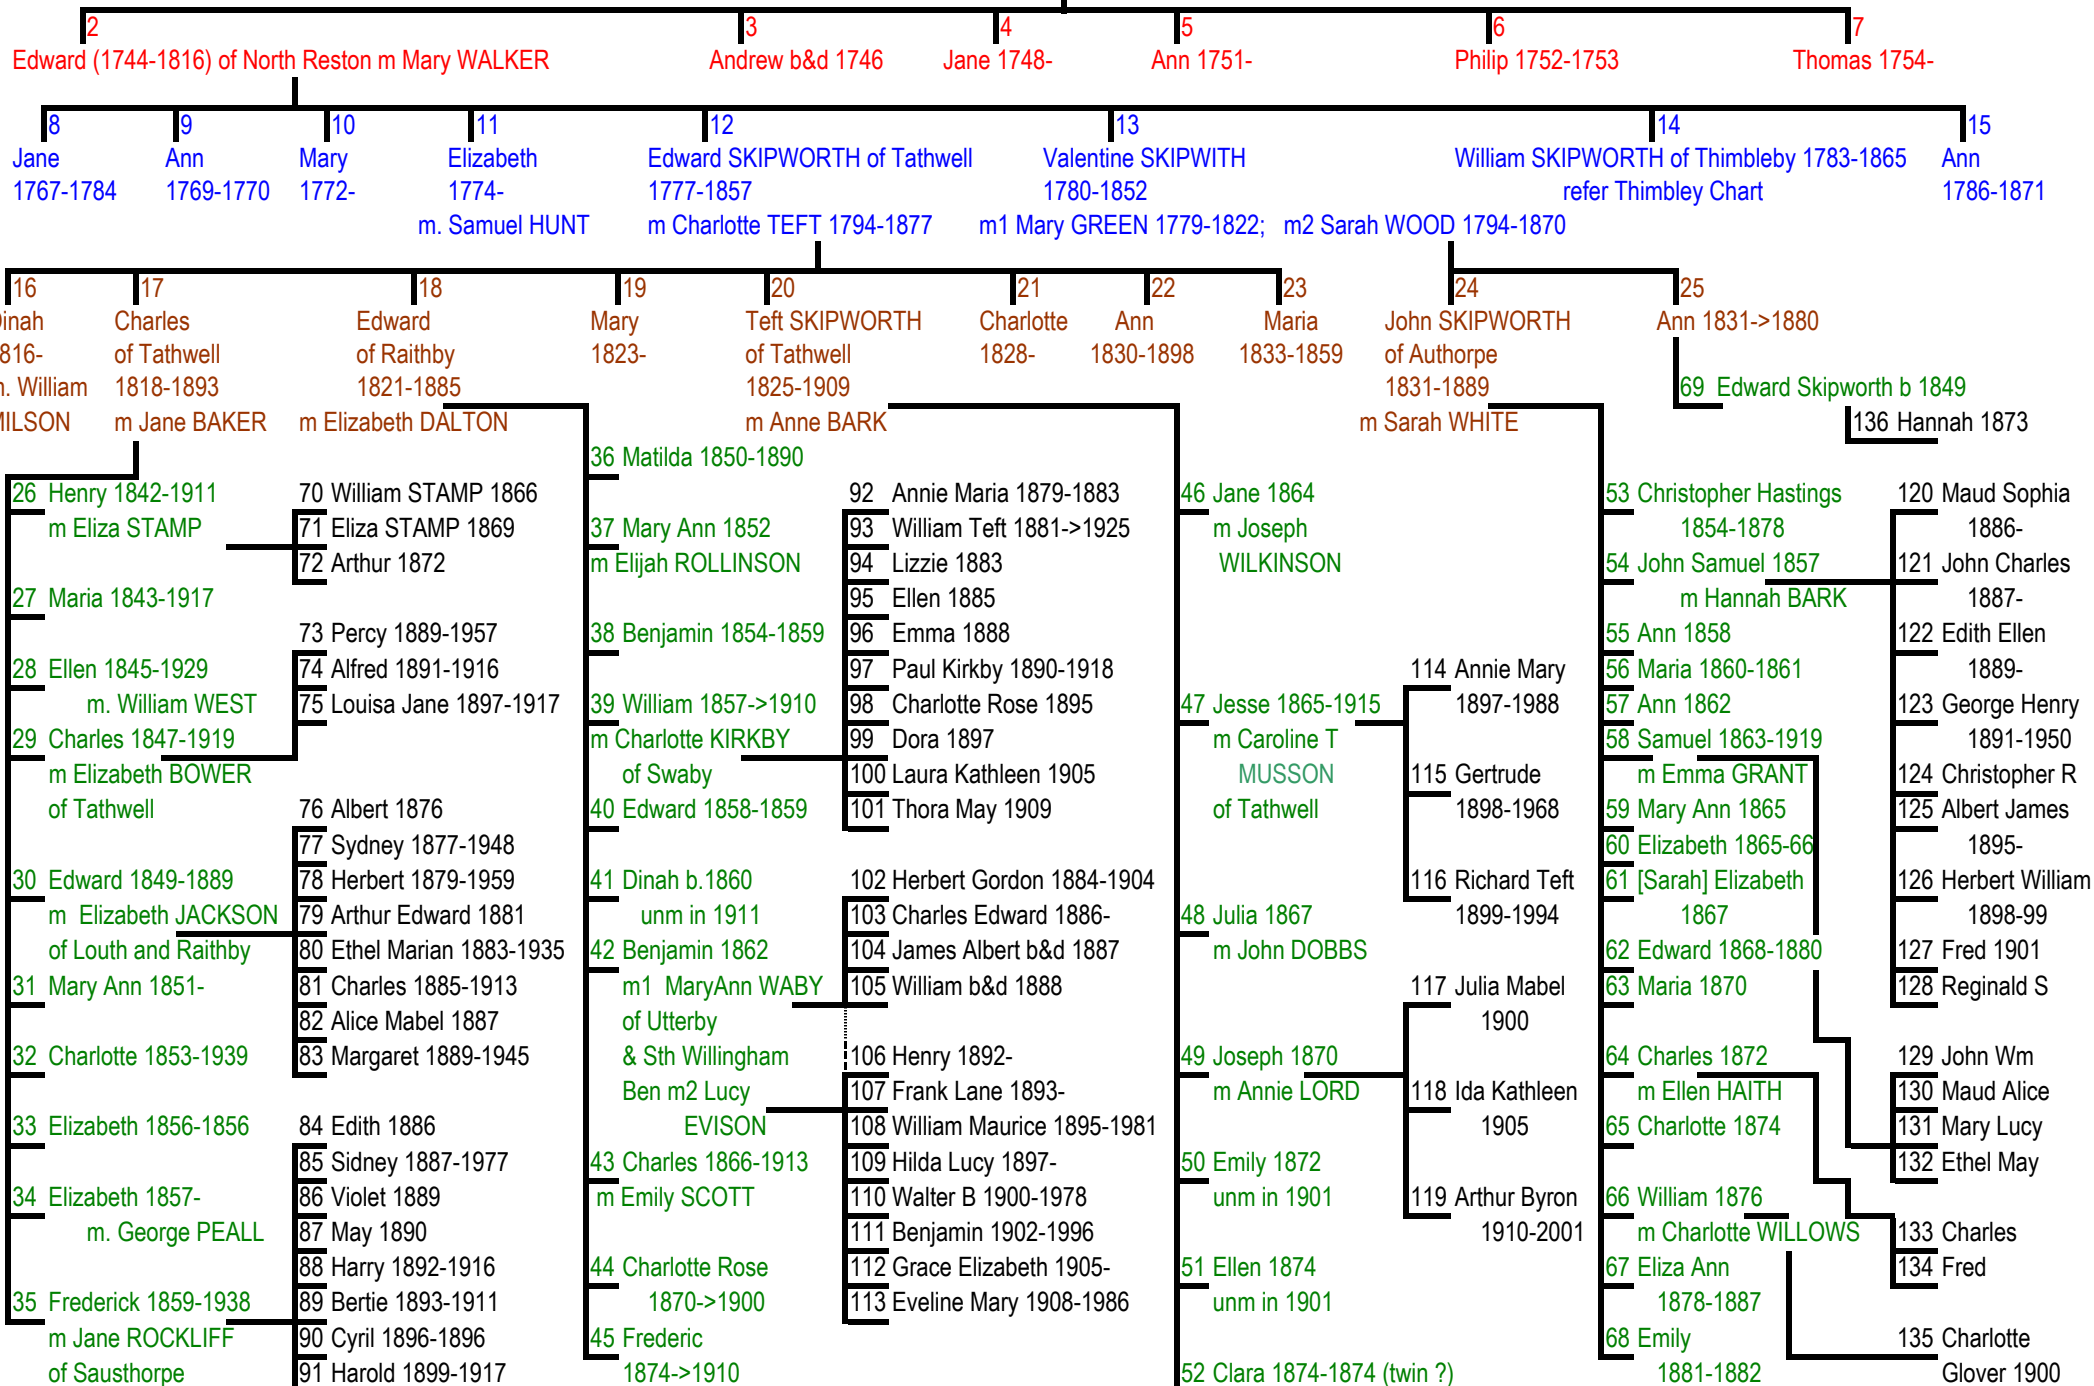

Philip Skipworth of Laceby (page 7)

Harriet S
1806-1875

Philip Green SKIPWORTH
c 1809-1885
m. Sarah MANGHAM (1805-49)

Thomas George SKIPWORTH
1811 - 1861
m. Georgiana TAYLOR (1810-86)

William Green SKIPWORTH I
1813 -1862
m. Sarah RAWLINSON (1815-89)

Ann S
1815-1836

Elizabeth S
c 1819-1836

William Green S of Dublin 1834-1898
m 1862 Dublin, Ellen MARSHALL

Alfred Green S 1835-1855
died unmarried age 20

Frederick Green S 1838-1902
m Margaret UREN
came to NZ Gisborne

Lt. Bernard William S
1891-1918
Maul Lilian 1893

Stanley Stratton S
1876 - after 1910
2 daughters

Frederick Green S. had 6 male line grandsons
and at least 6 male line gt grandsons in NZ

Thomas SKIPWORTH of Riby 1749-1824 m Ann GREEN 1757-1783

Edward SKIPWITH of Grimoldby (1716-1760) ----- m 1744 ----- Jane SEABRIGHT (died 1756)

William Skipworth (of Thimbleby) (1783-1865) m1 1803 Ann CROFT (c 1780-1839)

[son of Edward Skipworth and Mary Walker, refer to Grimoldby chart]