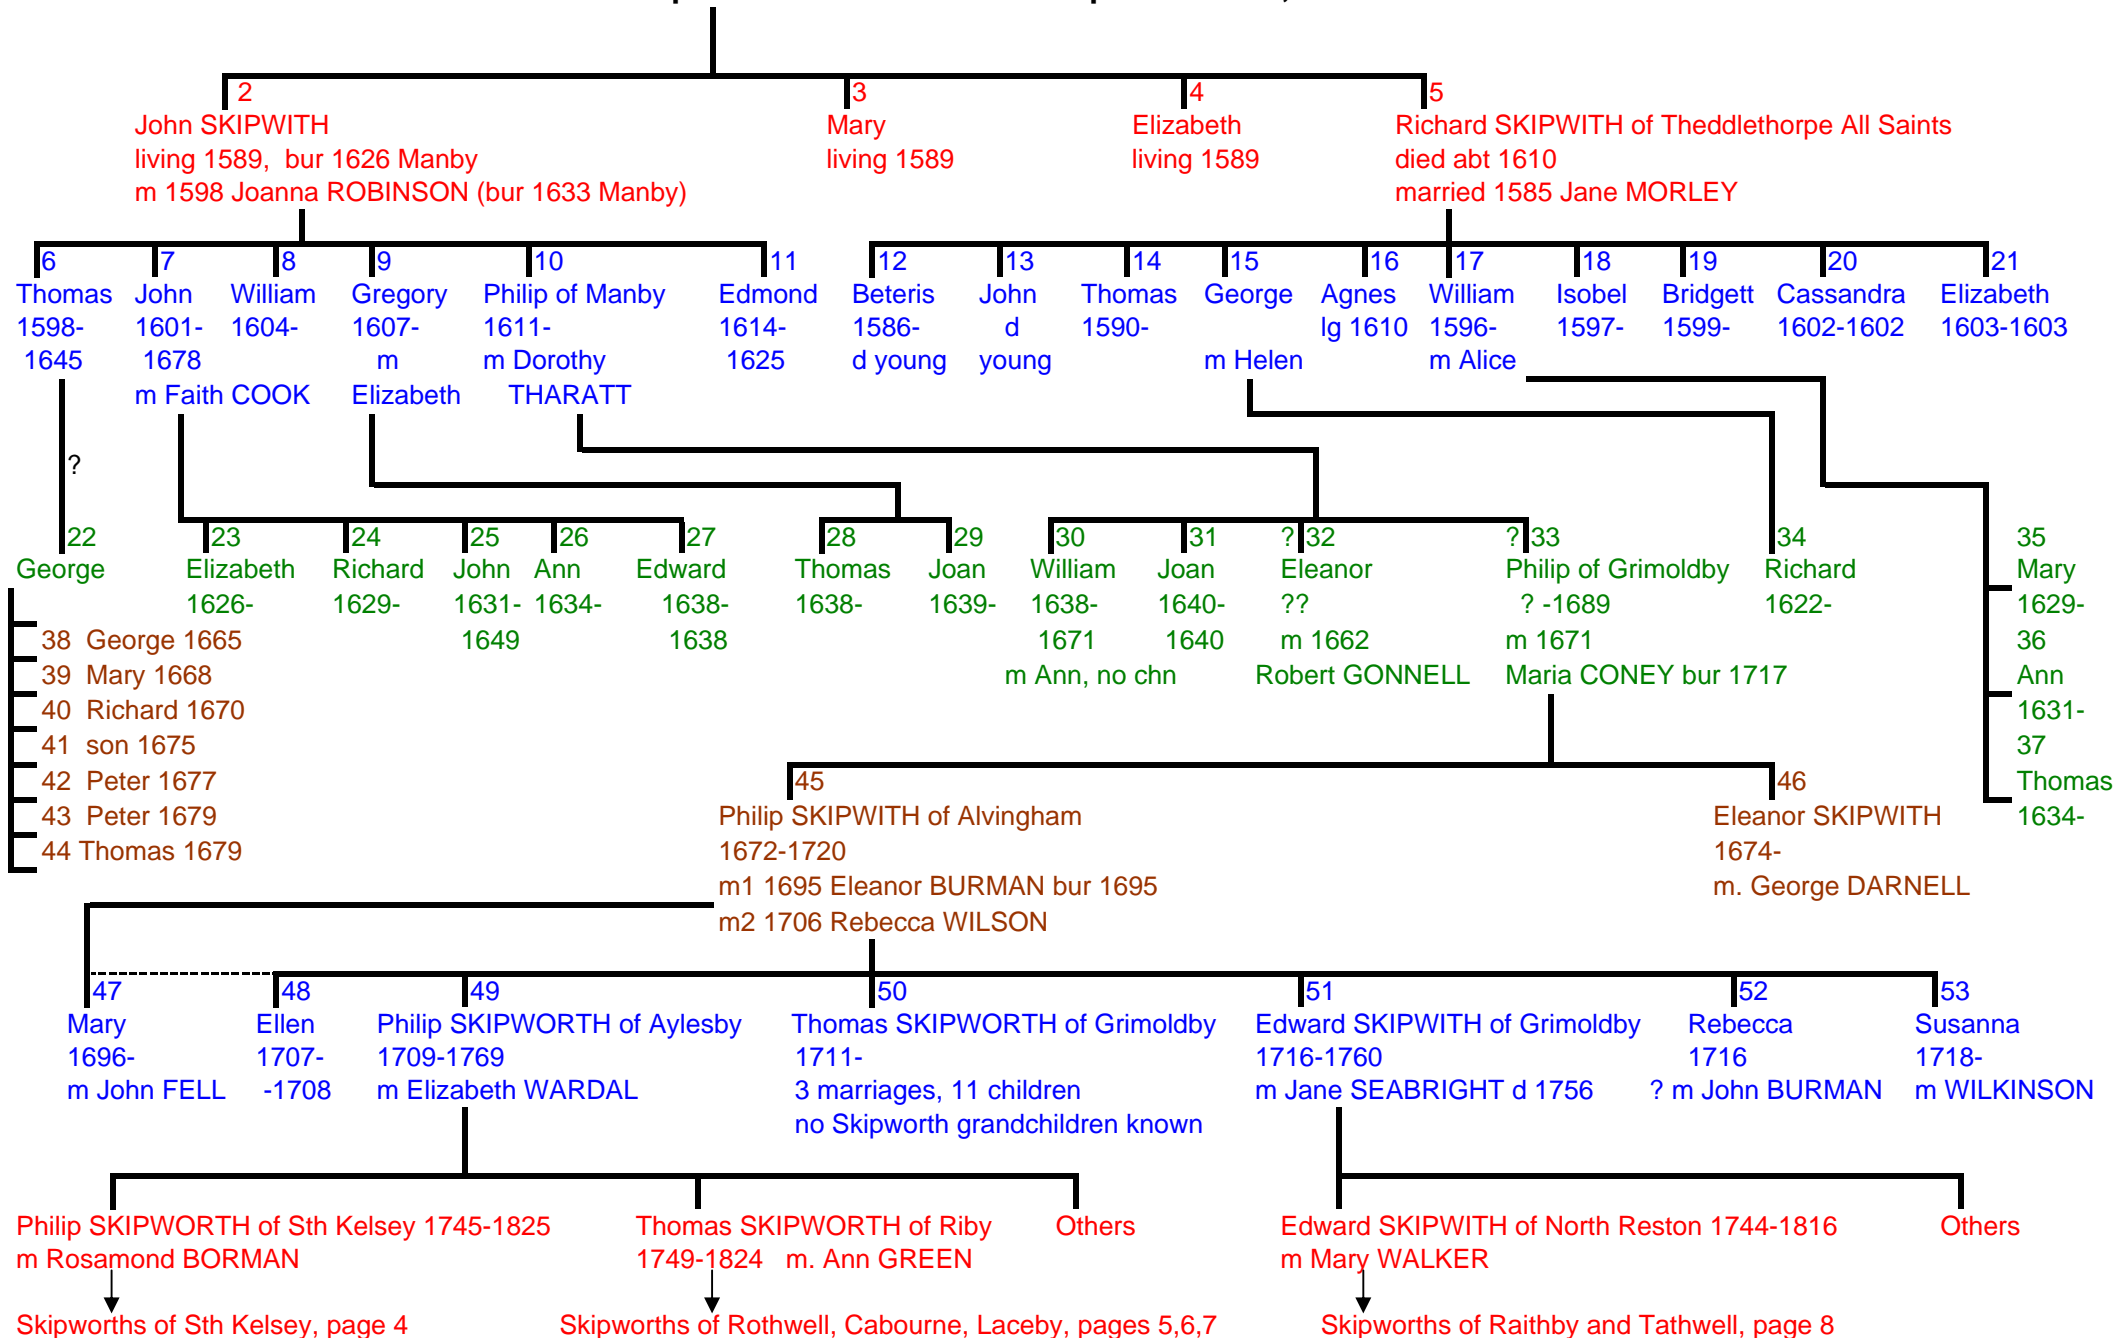

Skipworths around Caistor, Lincolnshire

Relationship charts – Compiled by Mary Skipworth

Page 2: Map of North East Lincolnshire

Page 3: Skipworths of Theddlethorpe, Manby, Grimoldby, Alvingham - 1589-1750
indicating links to the remaining charts

Page 3: Skipworths of Aylesby and South Kelsey,
with representatives in Legbourne, Belton, Melwood and New Zealand

Page 4: Skipworths of Riby and Rothwell,
with descendants in Ireland, Essex and New Zealand

Page 5: Skipworths of Cabourne,
with representatives at Thorganby, Normanby and in New Zealand

Page 6: Skipworths of Laceby

Page 7: Skipworths of Grimoldby and Tathwell
also in Raithby and Authorpe

I would be pleased to hear of any corrections or additions mkip@xtra.co.nz May 2009

Philip SKIPWITH of Theddlethorpe All Saints, d about 1589

Philip SKIPWORTH of Aylesby 1709-1769 m Elizabeth WARDAL

Philip S of Sth Kelsey 1745-1825 m Rosamond Borman c1752-1829 Thomas S of Riby 1749-1824 (page 5) Edward S 1752-52 6 daughters